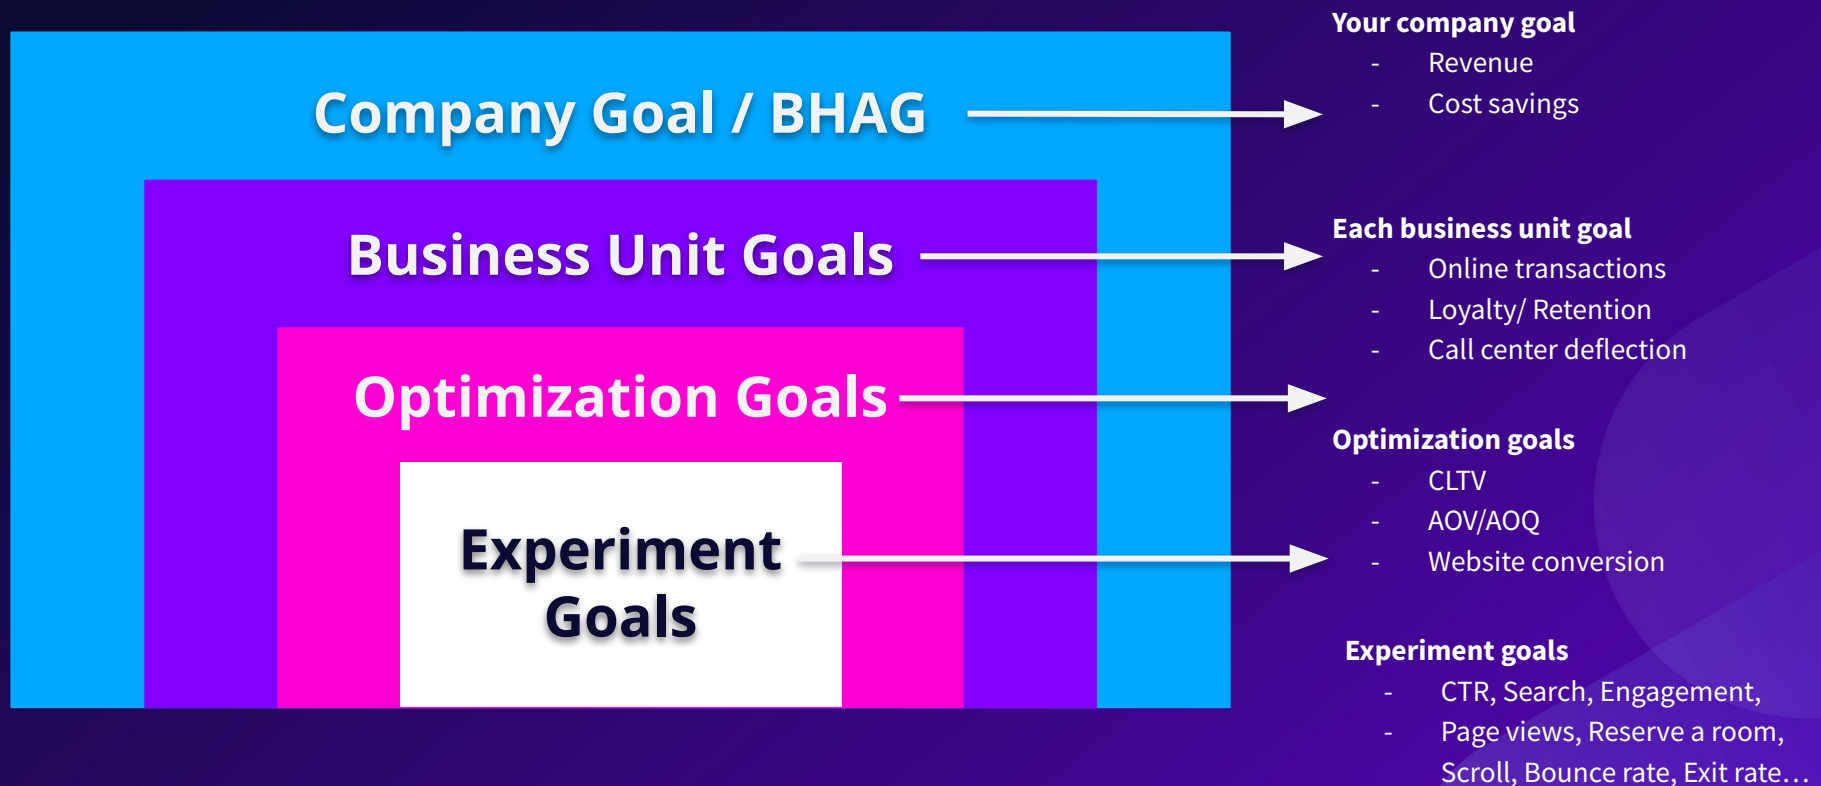

Split Resource

Goal Tree

Metric Alignment

Company Goal / BHAG

Business Unit Goals

Optimization Goals

**Experiment
Goals**

Goal trees facilitate alignment across different functions and roles in your organization.

They empower teams to make small, directional changes, that visually roll up to the larger company goal.

The Structure of a Goal Tree

The Structure of a Goal Tree

Goal Tree Template